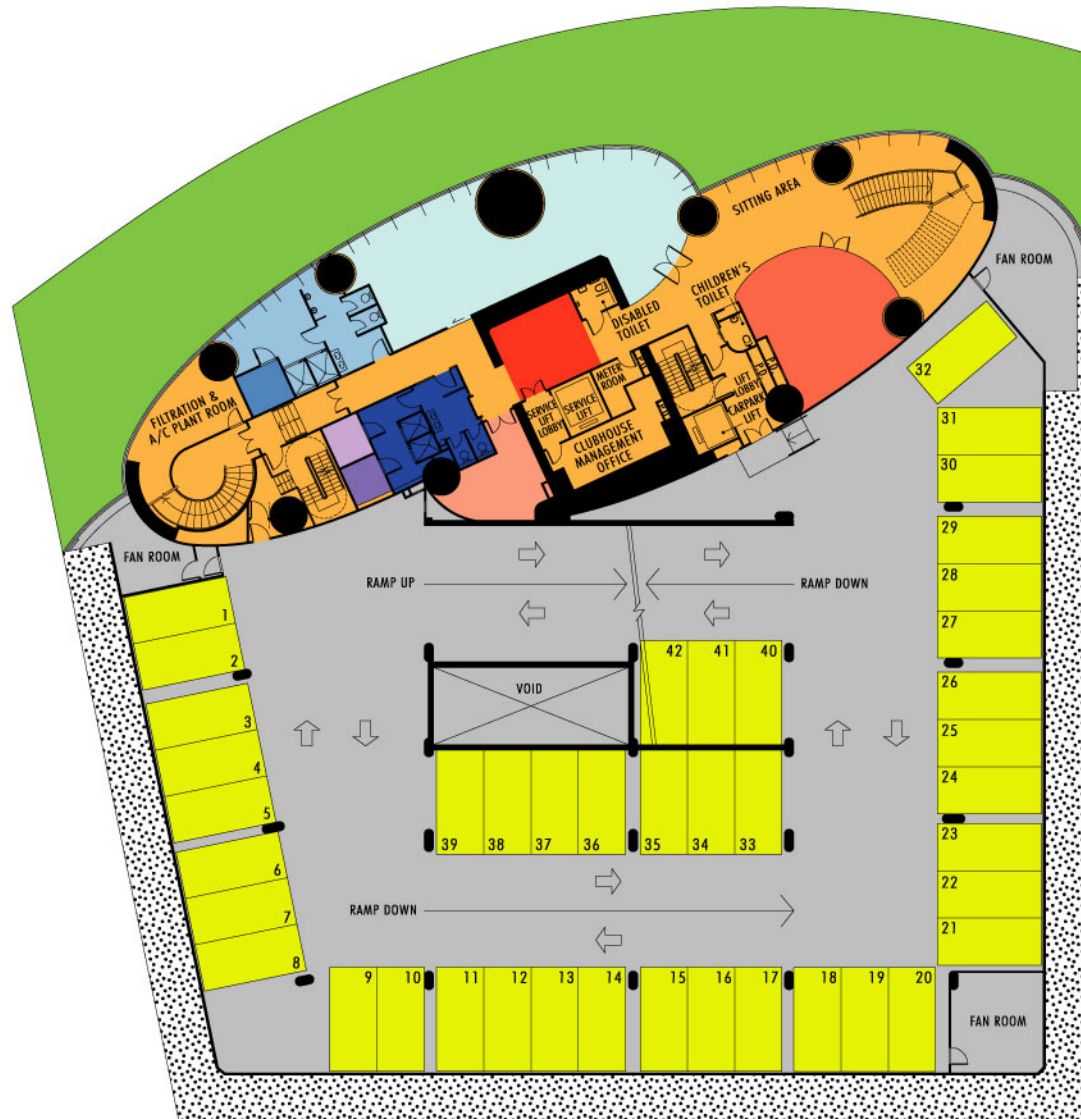

# 7<sup>TH</sup> FLOOR

-  FITNESS CENTRE
-  MALE CHANGING ROOM
-  SAUNA & STEAM
-  SAUNA
-  STEAM
-  FEMALE CHANGING ROOM
-  AEROBICS ROOM
-  CHILDREN'S PLAY ROOM
-  READING AREA

TOTAL CARPARK SPACES: 42

Scale 1:400